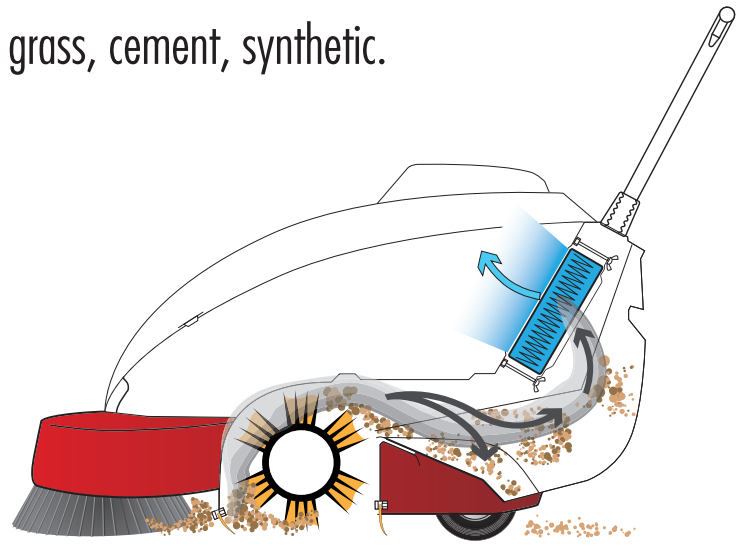

Be a winner with

BRAVA ACE

The only sweeper for TENNIS and PADEL
that leaves the field unbeatably clean.

sweepers & scrubbers

A SINGLE MACHINE FOR THE CLEANING OF TENNIS AND PADEL COURTS!

A perfect cleaning of playing surfaces is not just a way to make visible the quality of your service and the respect for your customers: it is also the best way to ensure a long term efficiency of your tennis and padel courts.

Brava ACE is the sweeper created by RCM, in collaboration with professional padel and tennis instructors, in order to ensure a quick and safe maintenance of the playing surfaces. Everything with a single machine. Thanks to a special hopper, Brava ACE redistributes sand to the ground by keeping dirt and the thin nylon filaments of the balls so that they do not disperse in the air. For any other use outside of padel, it will be enough to replace its special hopper with the standard one for exteriors, interiors and tennis courts.

Perfect for INDOOR and OUTDOOR facilities

- + Cleaning and hygiene
- + Savings in maintenance
- + Satisfied customers

Brava ACE is suitable for surfaces in: synthetic grass, cement, synthetic.

Agile and versatile for every application, also outside the court.

Brava ACE, with a cleaning width of 78 cm, is driven by an electric engine and a battery that ensures an autonomy of 4 hours.

Tough but contained in the dimensions, Brava ACE is easy to manoeuvre, also through pedestrian doors and tight spaces. Its huge suction power and filter able to retain raised dust make it a highly valuable ally also for the cleaning of internal surfaces of sports facilities and club houses.